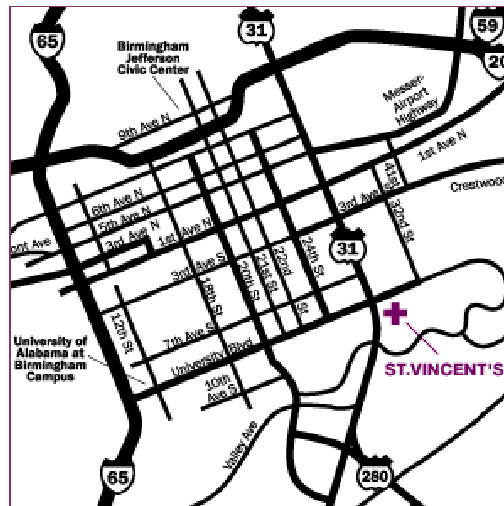

Conference Location/Driving Directions

St. Vincent's Bruno Conference Center is located in historic Five Points area of Downtown Birmingham where you will find authentic southern hospitality immersed in tradition; mingled with attractions, dining, entertainment and accommodations.

Address:

806 Saint Vincent's DR
Birmingham, AL 35205
205-930-2085 / 205-930-2087

Driving Directions

North (I-65 Northbound)

- Exit 8th Avenue South/University Boulevard
- Turn Right onto St. Vincent's Drive
- Turn Right into the North Tower parking deck

South (I-65 Southbound)

- Take I-59 North/I-20 exit
- Exit I-59/I-20 at U.S. Highway 31
- Follow signs to U.S. Highway 31 South and 280
- Exit U.S. Highway 31 South at 8th Avenue South
- Turn Left onto 8th Avenue
- Turn Right onto St. Vincent's Drive
- Turn Right into the North Tower parking deck

Parking

Visitors to the Bruno Conference Center should park in the North Tower parking deck. Additional parking is available in the Women's & Children's Center parking deck. **Parking fees of \$4.00/day will apply.** These fees may change and if you leave the parking deck for lunch an additional fee will likely apply. Participants are responsible for all parking fees.