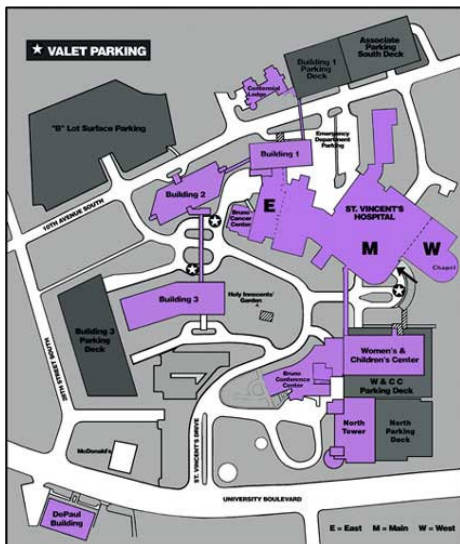

Conference Location/Driving Directions

St. Vincent's Bruno Conference Center is located in historic Five Points area of Downtown Birmingham where you will find authentic southern hospitality immersed in tradition; mingled with attractions, dining, entertainment and accommodations.

Address:

806 Saint Vincent's DR
Birmingham, AL 35205
205-930-2085 / 205-930-2087

Driving Directions

North (I-65 Northbound)

- Exit 8th Avenue South/University Boulevard
- Turn Right onto St. Vincent's Drive
- Turn Right into the North Tower parking deck

South (I-65 Southbound)

- Take I-59 North/I-20 exit
- Exit I-59/I-20 at U.S. Highway 31
- Follow signs to U.S. Highway 31 South and 280
- Exit U.S. Highway 31 South at 8th Avenue South
- Turn Left onto 8th Avenue
- Turn Right onto St. Vincent's Drive
- Turn Right into the North Tower parking deck

Parking

Visitors to the Bruno Conference Center should park in the North Tower parking deck. Additional parking is available in the Women's & Children's Center parking deck. **Parking fees of \$4.00/day will apply.** These fees may change and if you leave the parking deck for lunch an additional fee will likely apply. Participants are responsible for all parking fees.